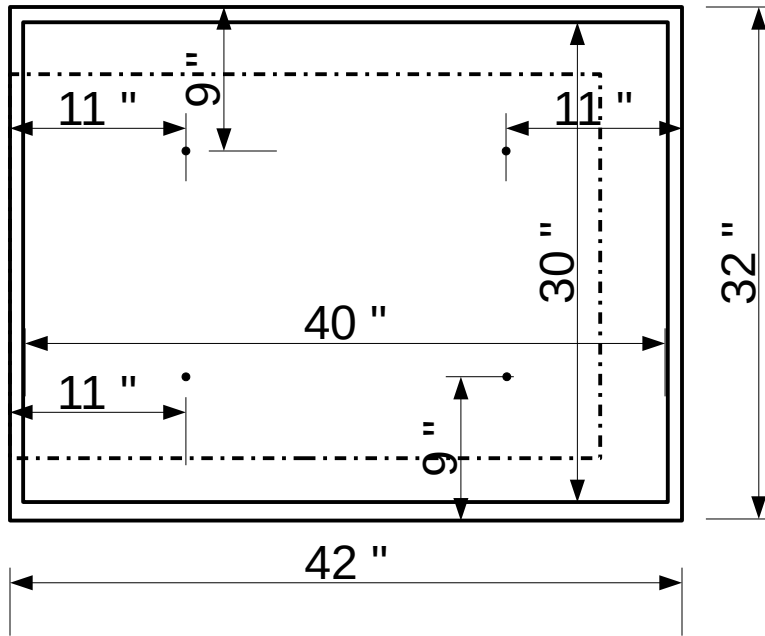

# Sandbox

- Goal: 40" x 30" x 6" interior
- Top is open

- Recessed bolt
- Interior
- ..... Metal cart