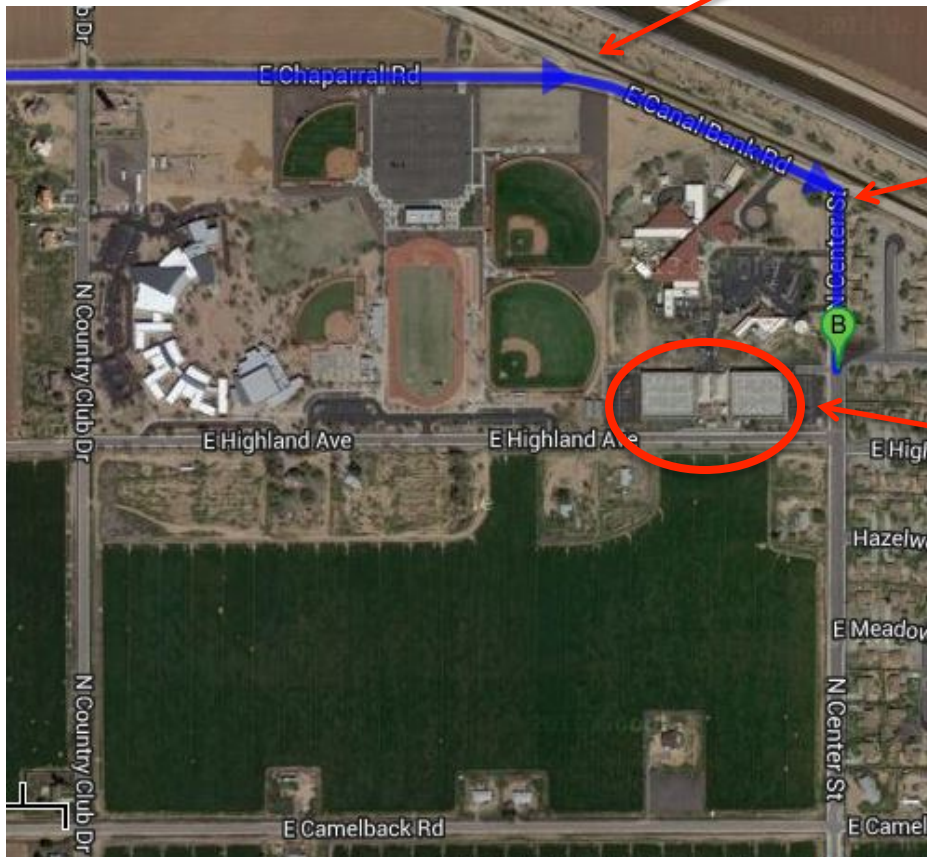

# Salt River Elementary - How do I get there?

From Scottsdale Community College

Head west on Chaparral.

Chaparral will curve and change into E. Canal Bank Road.

Turn right (head south) onto N. Center Street.

The buildings will be on the right hand side (west side) of N. Center Street.

Salt River Pima-Maricopa Indian Community Schools  
Salt River Elementary  
SRPMIC-Elementary School Building "B" (East Building)  
11562 East Highland Ave.  
Scottsdale, AZ 85256  
Receptionist: (480) 362-2400 or (480) 362-2467