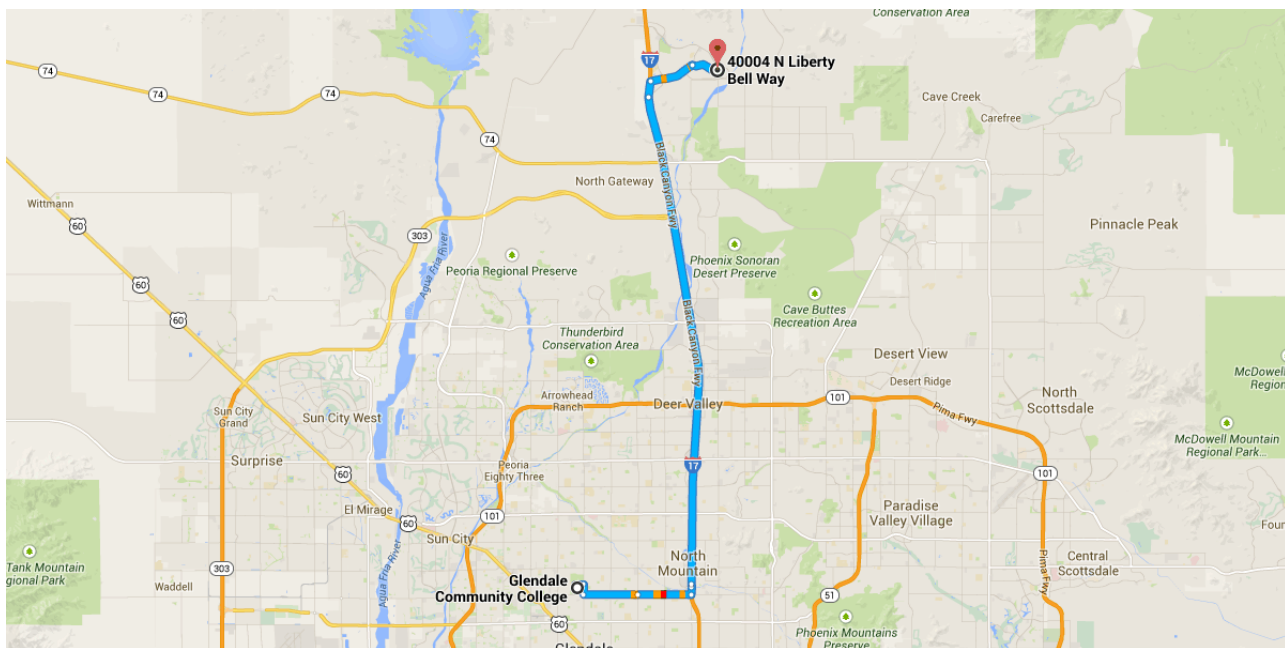

Drive 16.9 miles, 23 min

Directions from Glendale Community College to 2200 W Maya Way

○ Glendale Community College

6000 W Olive Ave, Glendale, AZ 85302

Get on I-17 N in Phoenix from **W Olive Ave** and **W Dunlap Ave**

5.1 mi / 11 min

- ↑ 1. Head north
394 ft
- ↪ 2. Turn right toward N 59th Ave
0.3 mi
- ↪ 3. Turn right onto N 59th Ave
0.4 mi
- ↶ 4. Turn left onto W Olive Ave
2.0 mi
- ↑ 5. Continue onto W Dunlap Ave
2.0 mi
- ↶ 6. Turn left onto Black Canyon Access Rd
0.3 mi
- ⤴ 7. Take the ramp on the left onto I-17 N
0.1 mi

Follow I-17 N to I-17 Frontage Rd. Take exit 219 from I-17 N

10.4 mi / 9 min

8. Merge onto I-17 N

10.3 mi

9. Take exit 219 toward Jomax Rd

0.2 mi

Take Jomax Rd, Norterra Pkwy and W Tombstone Trail to your destination

1.3 mi / 3 min

10. Merge onto I-17 Frontage Rd

0.2 mi

11. Turn right onto Jomax Rd

0.3 mi

12. Turn left onto Norterra Pkwy

0.3 mi

13. Take the 2nd right onto W Tombstone Trail