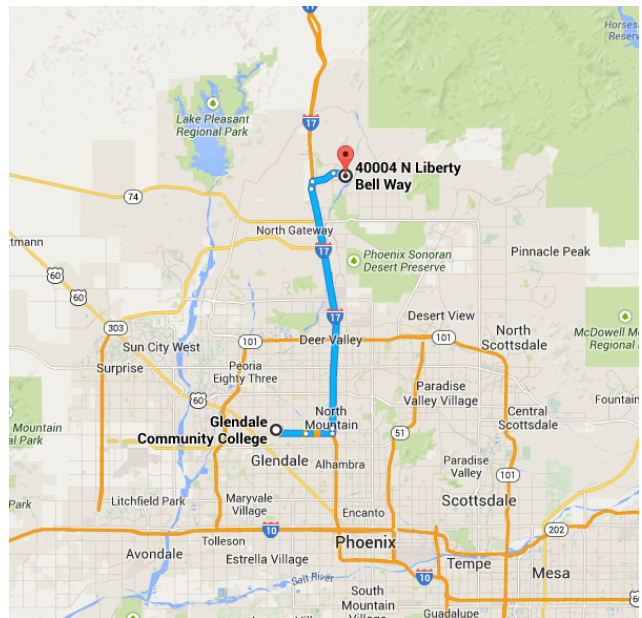

5.1 mi / 11 min

- ↑ 1. Head north
394 ft
- ↪ 2. Turn right toward N 59th Ave
0.3 mi
- ↪ 3. Turn right onto N 59th Ave
0.4 mi
- ↶ 4. Turn left onto W Olive Ave
2.0 mi
- ↑ 5. Continue onto W Dunlap Ave
2.0 mi
- ↶ 6. Turn left onto Black Canyon Access Rd
0.3 mi
- ⤴ 7. Take the ramp on the left onto I-17 N
0.1 mi

Follow I-17 N to I-17 Frontage Rd. Take exit 219 from I-17 N

10.4 mi / 9 min

8. Merge onto I-17 N

10.3 mi

9. Take exit 219 toward Jomax Rd

0.2 mi

Take Jomax Rd, Norterra Pkwy and W Tombstone Trail to your destination

1.3 mi / 3 min

10. Merge onto I-17 Frontage Rd

0.2 mi

11. Turn right onto Jomax Rd

0.3 mi

12. Turn left onto Norterra Pkwy

0.3 mi

13. Take the 2nd right onto W Tombstone Trail

0.3 mi

14. Take the 2nd right onto N 23rd Dr

0.1 mi

15. Continue onto W Maya Way

0.1 mi

16. Turn left

i Destination will be on the left

315 ft