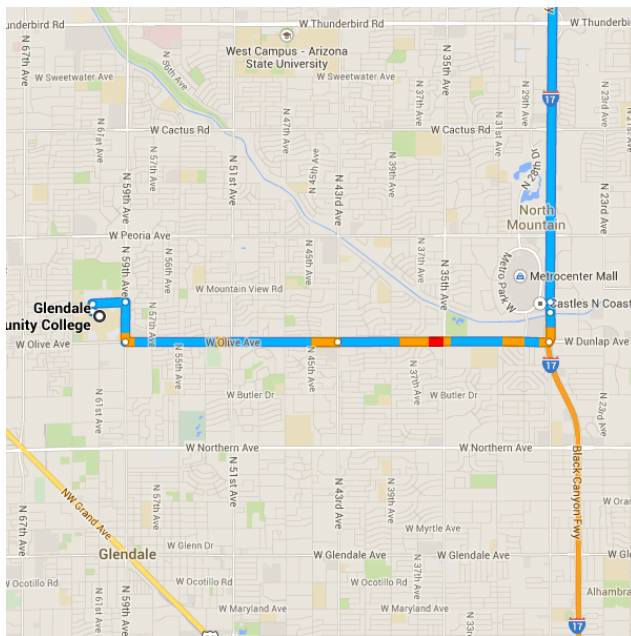

Drive 16.9 miles, 23 min

Directions from Glendale Community College to 2200 W Maya Way

○ Glendale Community College

6000 W Olive Ave, Glendale, AZ 85302

Get on I-17 N in Phoenix from **W Olive Ave** and **W Dunlap Ave**

5.1 mi / 11 min

- ↑ 1. Head north
394 ft
- ↪ 2. Turn right toward N 59th Ave
0.3 mi
- ↪ 3. Turn right onto N 59th Ave
0.4 mi
- ↶ 4. Turn left onto W Olive Ave
2.0 mi
- ↑ 5. Continue onto W Dunlap Ave
2.0 mi
- ↶ 6. Turn left onto Black Canyon Access Rd
0.3 mi
- ⤴ 7. Take the ramp on the left onto I-17 N
0.1 mi

Follow I-17 N to I-17 Frontage Rd. Take exit 219 from I-17 N

10.4 mi / 9 min

8. Merge onto I-17 N

10.3 mi

9. Take exit 219 toward Jomax Rd

0.2 mi

Take Jomax Rd, Norterra Pkwy and W Tombstone Trail to your destination

1.3 mi / 3 min

10. Merge onto I-17 Frontage Rd

0.2 mi

11. Turn right onto Jomax Rd

0.3 mi

12. Turn left onto Norterra Pkwy

0.3 mi

13. Take the 2nd right onto W Tombstone Trail