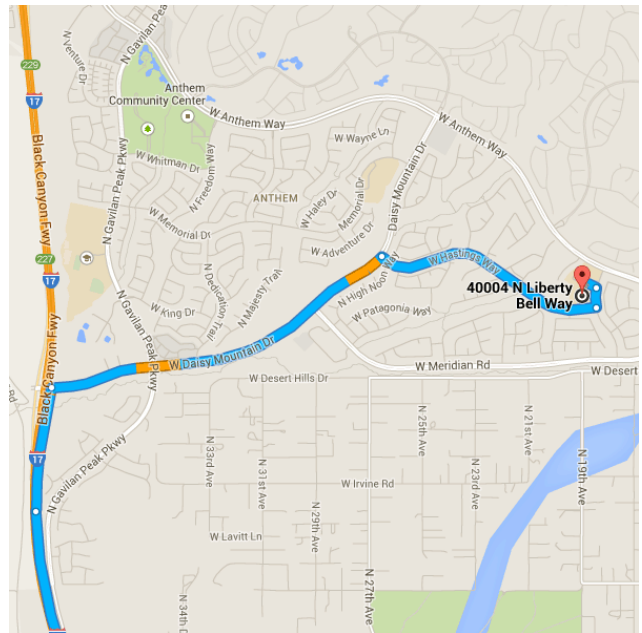

5.1 mi / 11 min

- ↑ 1. Head north
394 ft
- ↪ 2. Turn right toward N 59th Ave
0.3 mi
- ↪ 3. Turn right onto N 59th Ave
0.4 mi
- ↶ 4. Turn left onto W Olive Ave
2.0 mi
- ↑ 5. Continue onto W Dunlap Ave
2.0 mi
- ↶ 6. Turn left onto Black Canyon Access Rd
0.3 mi
- ⤴ 7. Take the ramp on the left onto I-17 N
0.1 mi

1.3 mi / 3 min

10. Merge onto I-17 Frontage Rd

0.2 mi

11. Turn right onto Jomax Rd

0.3 mi

12. Turn left onto Norterra Pkwy

0.3 mi

13. Take the 2nd right onto W Tombstone Trail

0.3 mi

14. Take the 2nd right onto N 23rd Dr

0.1 mi

15. Continue onto W Maya Way

0.1 mi

16. Turn left

i Destination will be on the left

315 ft

📍 2200 W Maya Way

Phoenix, AZ 85085

These directions are for planning purposes only. You may find that construction projects, traffic, weather, or other events may cause conditions to differ from the map results, and you should plan your route accordingly. You must obey all signs or