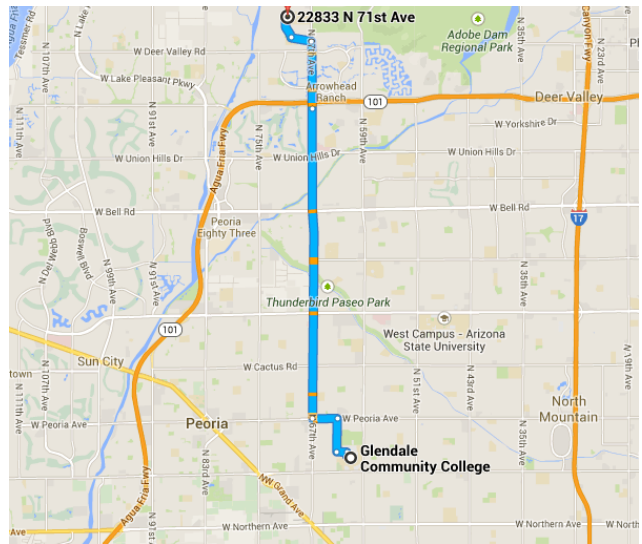

Drive 9.3 miles, 19 min

Directions from Glendale Community College to 22833 N 71st Ave

○ Glendale Community College

6000 W Olive Ave, Glendale, AZ 85302

Take N 63rd Ave to W Peoria Ave

0.9 mi / 3 min

- ↑ 1. Head north

- ↶ 2. Take the 1st left toward N 63rd Ave

- ↷ 3. Turn right onto N 63rd Ave

Follow N 67th Ave to W Hillcrest Blvd

7.6 mi / 13 min

- ↶ 4. Turn left onto W Peoria Ave

 0.5 mi
- ↷ 5. Turn right onto N 67th Ave

 5.8 mi
- ↑ 6. Continue straight to stay on N 67th Ave

 1.3 mi

Drive to N 71st Ave

- 0.8 mi / 2 min
- ↶ 7. Turn left onto W Hillcrest Blvd

 0.4 mi
- ↷ 8. Turn right onto N 71st Ave
i Destination will be on the right

 0.4 mi

📍 22833 N 71st Ave

Glendale, AZ 85310

These directions are for planning purposes only. You may find that construction projects, traffic, weather, or other events may cause conditions to differ from the map results, and you should plan your route accordingly. You must obey all signs or notices regarding your route.