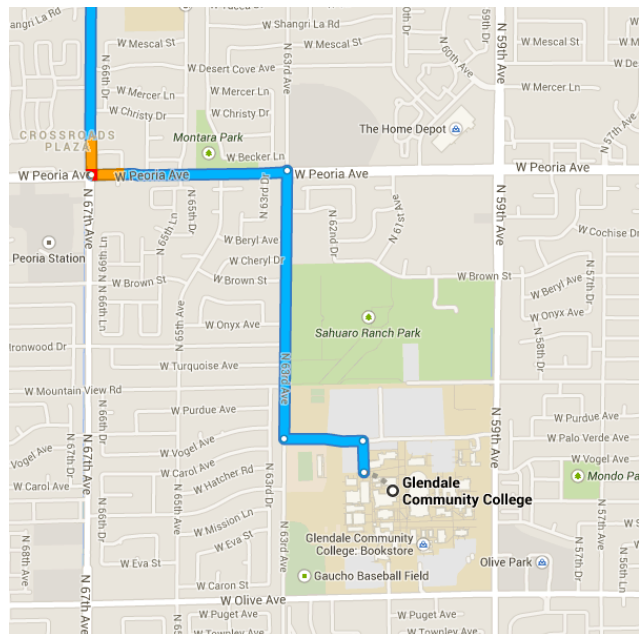

Drive 9.3 miles, 19 min

Directions from Glendale Community College to 22833 N 71st Ave

○ Glendale Community College

6000 W Olive Ave, Glendale, AZ 85302

Take N 63rd Ave to W Peoria Ave

0.9 mi / 3 min

- ↑ 1. Head north

- ↶ 2. Take the 1st left toward N 63rd Ave

- ↷ 3. Turn right onto N 63rd Ave

Follow N 67th Ave to W Hillcrest Blvd

7.6 mi / 13 min

- ↶ 4. Turn left onto W Peoria Ave

 0.5 mi
- ↷ 5. Turn right onto N 67th Ave

 5.8 mi
- ↑ 6. Continue straight to stay on N 67th Ave

 1.3 mi

Drive to N 71st Ave

- 0.8 mi / 2 min
- ↶ 7. Turn left onto W Hillcrest Blvd

 0.4 mi
- ↷ 8. Turn right onto N 71st Ave
i Destination will be on the right

 0.4 mi

📍 22833 N 71st Ave

Glendale, AZ 85310

These directions are for planning purposes only. You may find that construction projects, traffic, weather, or other events may cause conditions to differ from the map results, and you should plan your route accordingly. You must obey all signs or notices regarding your route.