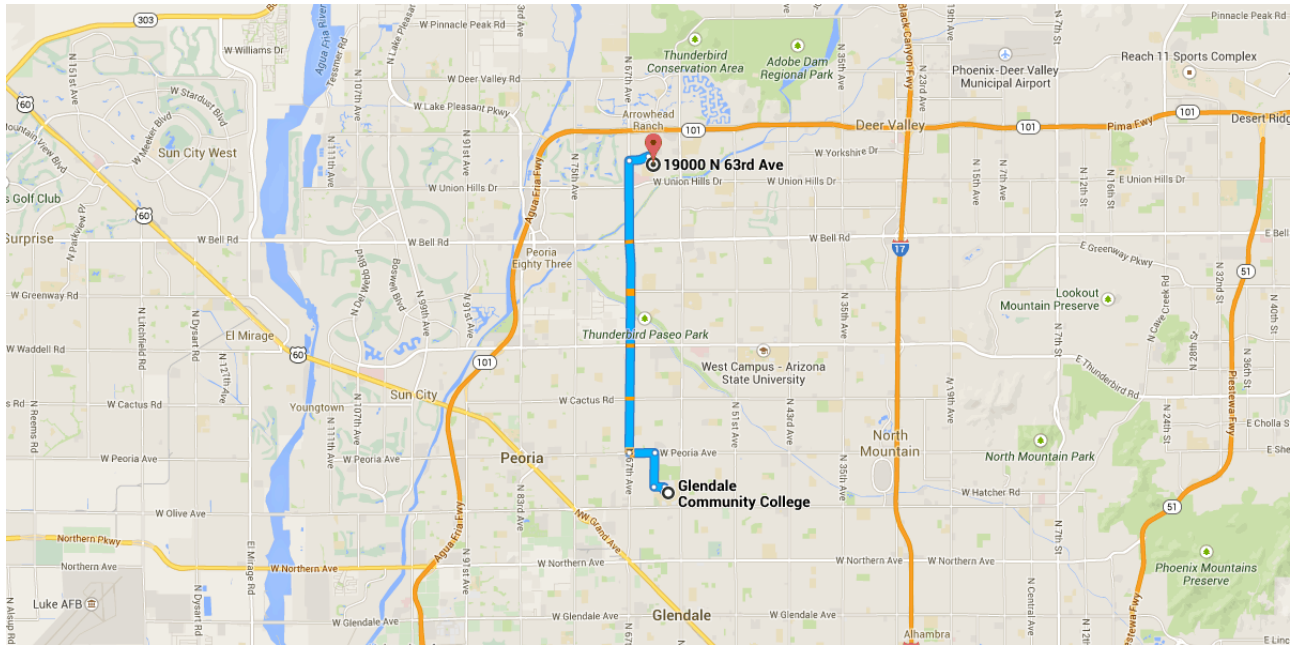

Drive 9.3 miles, 19 min

Directions from Glendale Community College to 22833 N 71st Ave

○ Glendale Community College

6000 W Olive Ave, Glendale, AZ 85302

Take N 63rd Ave to W Peoria Ave

0.9 mi / 3 min

- ↑ 1. Head north

- ↶ 2. Take the 1st left toward N 63rd Ave

- ↷ 3. Turn right onto N 63rd Ave

Follow N 67th Ave to W Hillcrest Blvd

7.6 mi / 13 min

- ↶ 4. Turn left onto W Peoria Ave

 0.5 mi
- ↷ 5. Turn right onto N 67th Ave

 5.8 mi
- ↑ 6. Continue straight to stay on N 67th Ave

 1.3 mi

Drive to N 71st Ave

- 0.8 mi / 2 min
- ↶ 7. Turn left onto W Hillcrest Blvd

 0.4 mi
- ↷ 8. Turn right onto N 71st Ave
i Destination will be on the right

 0.4 mi

📍 22833 N 71st Ave

Glendale, AZ 85310

These directions are for planning purposes only. You may find that construction projects, traffic, weather, or other events may cause conditions to differ from the map results, and you should plan your route accordingly. You must obey all signs or notices regarding your route.