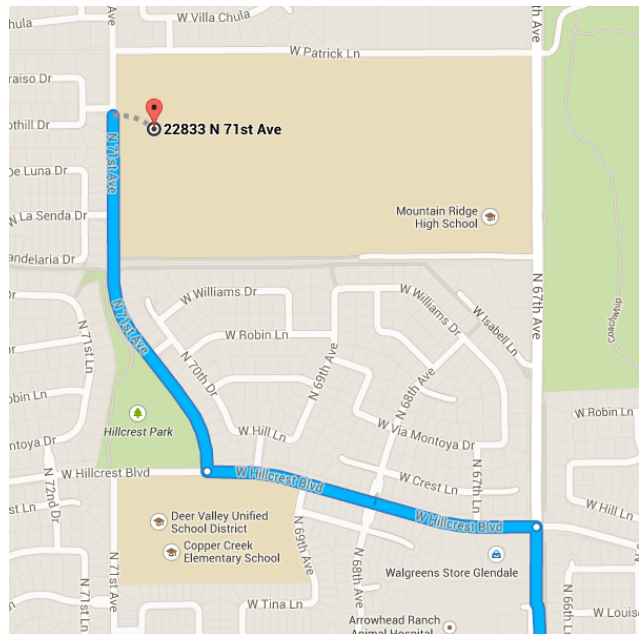

Drive 9.3 miles, 19 min

Directions from Glendale Community College to 22833 N 71st Ave

○ Glendale Community College

6000 W Olive Ave, Glendale, AZ 85302

Take N 63rd Ave to W Peoria Ave

0.9 mi / 3 min

- ↑ 1. Head north

- ↶ 2. Take the 1st left toward N 63rd Ave

- ↷ 3. Turn right onto N 63rd Ave

Follow N 67th Ave to W Hillcrest Blvd

7.6 mi / 13 min

- ↶ 4. Turn left onto W Peoria Ave

 0.5 mi
- ↷ 5. Turn right onto N 67th Ave

 5.8 mi
- ↑ 6. Continue straight to stay on N 67th Ave

 1.3 mi

Drive to N 71st Ave

- 0.8 mi / 2 min
- ↶ 7. Turn left onto W Hillcrest Blvd

 0.4 mi
- ↷ 8. Turn right onto N 71st Ave
i Destination will be on the right

 0.4 mi

📍 22833 N 71st Ave

Glendale, AZ 85310

These directions are for planning purposes only. You may find that construction projects, traffic, weather, or other events may cause conditions to differ from the map results, and you should plan your route accordingly. You must obey all signs or notices regarding your route.