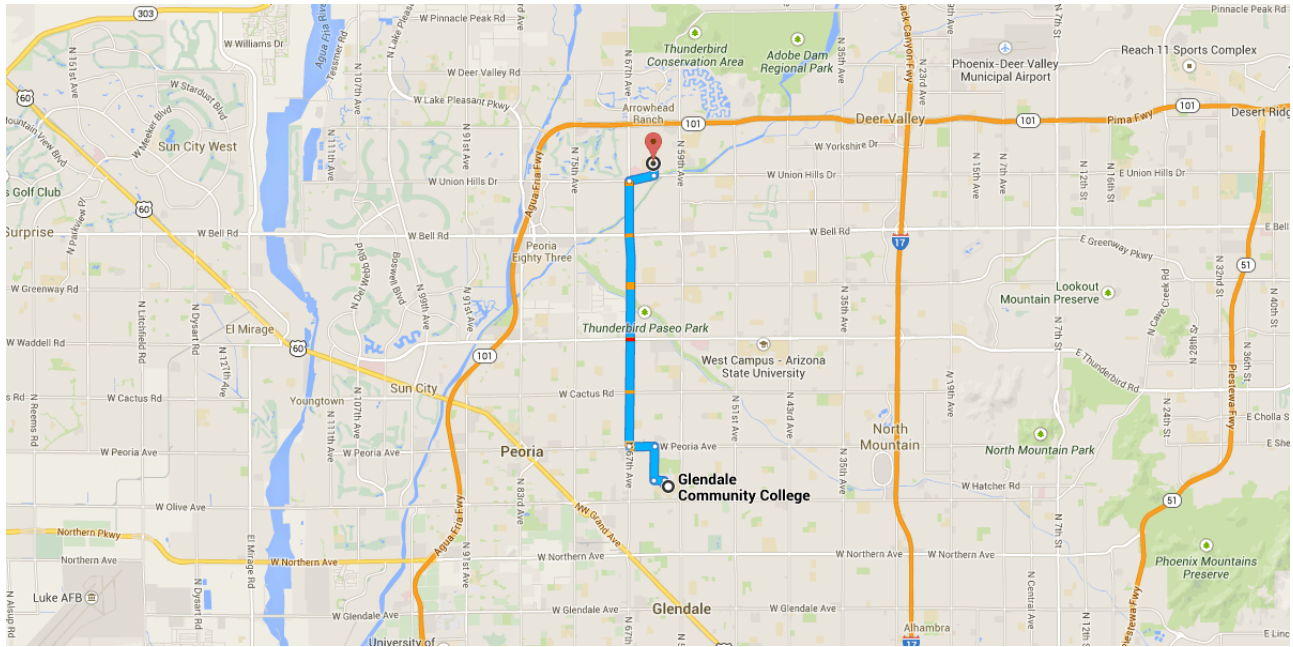

Drive 7.0 miles, 14 min

Directions from Glendale Community College to 19000 N 63rd Ave, Glendale, AZ 85308

○ Glendale Community College

6000 W Olive Ave, Glendale, AZ 85302

- ↑ 1. Head north 394 ft
- ↙ 2. Take the 1st left toward N 63rd Ave 0.2 mi
- ↘ 3. Turn right onto N 63rd Ave 0.6 mi
- ↙ 4. Turn left onto W Peoria Ave 0.5 mi
- ↘ 5. Turn right onto N 67th Ave 4.9 mi
- ↘ 6. Turn right onto W Union Hills Dr 0.5 mi

7. Turn left onto N 63rd Ave

0.2 mi

 **19000 N 63rd Ave, Glendale, AZ 85308**

These directions are for planning purposes only. You may find that construction projects, traffic, weather, or other events may cause conditions to differ from the map results, and you should plan your route accordingly. You must obey all signs or notices regarding your route.

Map data ©2014 Google