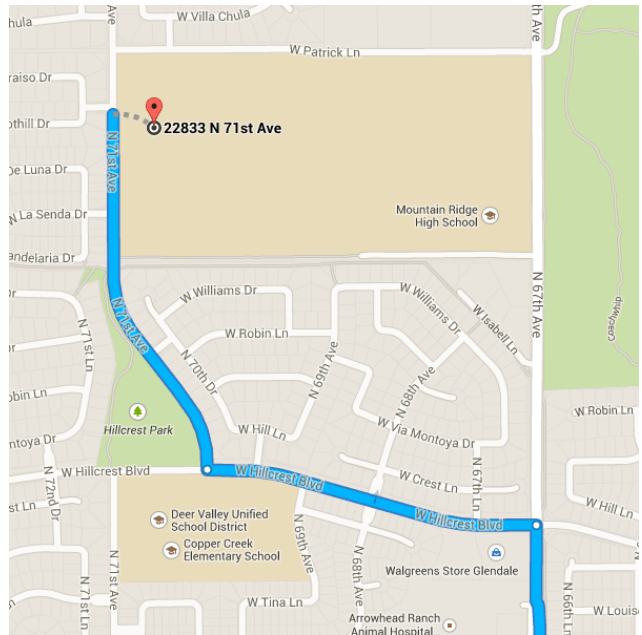

### Directions from Glendale Community College to 40004 N Liberty Bell Way

### ○ Glendale Community College

6000 W Olive Ave, Glendale, AZ 85302

Get on I-17 N in Phoenix from W Olive Ave and W Dunlap Ave

5.1 mi / 11 min

- ↑ 1. Head north  
394 ft
- ↪ 2. Turn right toward N 59th Ave  
0.3 mi
- ↪ 3. Turn right onto N 59th Ave  
0.4 mi
- ↶ 4. Turn left onto W Olive Ave  
2.0 mi
- ↑ 5. Continue onto W Dunlap Ave  
2.0 mi
- ↶ 6. Turn left onto Black Canyon Access Rd  
0.3 mi
- ⤴ 7. Take the ramp on the left onto I-17 N  
0.1 mi

Follow I-17 N to W Daisy Mountain Dr in Anthem, New River. Take exit 227 from I-17 N

18.7 mi / 17 min

- 8. Merge onto I-17 N 18.2 mi
- 9. Take exit 227 for Daisy Mtn Dr 0.6 mi

Follow W Daisy Mountain Dr and W Hastings Way to your destination

3.0 mi / 6 min

- 10. Turn right onto W Daisy Mountain Dr 1.7 mi
- 11. Turn right onto W Hastings Way 1.1 mi
- 12. Turn left onto N 27th Ave/N Liberty Bell Way 492 ft
- 13. Turn left 236 ft
  - i Destination will be on the left