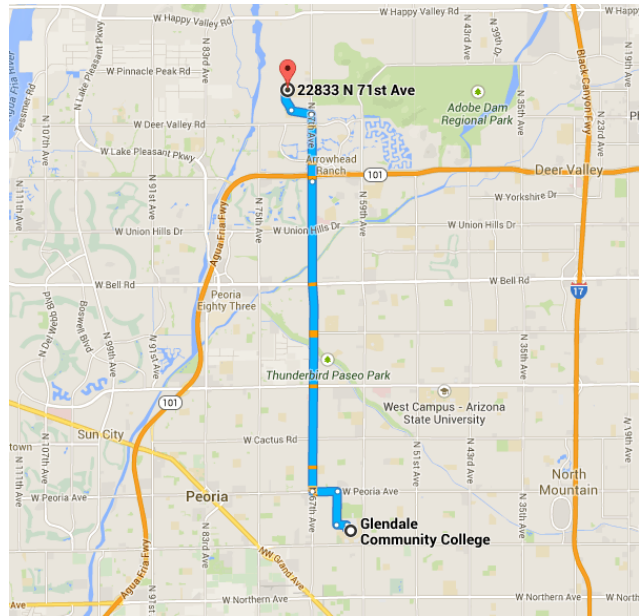

### Directions from Glendale Community College to 40004 N Liberty Bell Way

### ○ Glendale Community College

6000 W Olive Ave, Glendale, AZ 85302

Get on I-17 N in Phoenix from W Olive Ave and W Dunlap Ave

5.1 mi / 11 min

- ↑ 1. Head north  
394 ft
- ↪ 2. Turn right toward N 59th Ave  
0.3 mi
- ↪ 3. Turn right onto N 59th Ave  
0.4 mi
- ↶ 4. Turn left onto W Olive Ave  
2.0 mi
- ↑ 5. Continue onto W Dunlap Ave  
2.0 mi
- ↶ 6. Turn left onto Black Canyon Access Rd  
0.3 mi
- ⤴ 7. Take the ramp on the left onto I-17 N  
0.1 mi

Follow I-17 N to W Daisy Mountain Dr in Anthem, New River. Take exit 227 from I-17 N

18.7 mi / 17 min

- 8. Merge onto I-17 N 18.2 mi
- 9. Take exit 227 for Daisy Mtn Dr 0.6 mi

Follow W Daisy Mountain Dr and W Hastings Way to your destination

3.0 mi / 6 min

- 10. Turn right onto W Daisy Mountain Dr 1.7 mi
- 11. Turn right onto W Hastings Way 1.1 mi
- 12. Turn left onto N 27th Ave/N Liberty Bell Way 492 ft
- 13. Turn left 236 ft
  - i Destination will be on the left