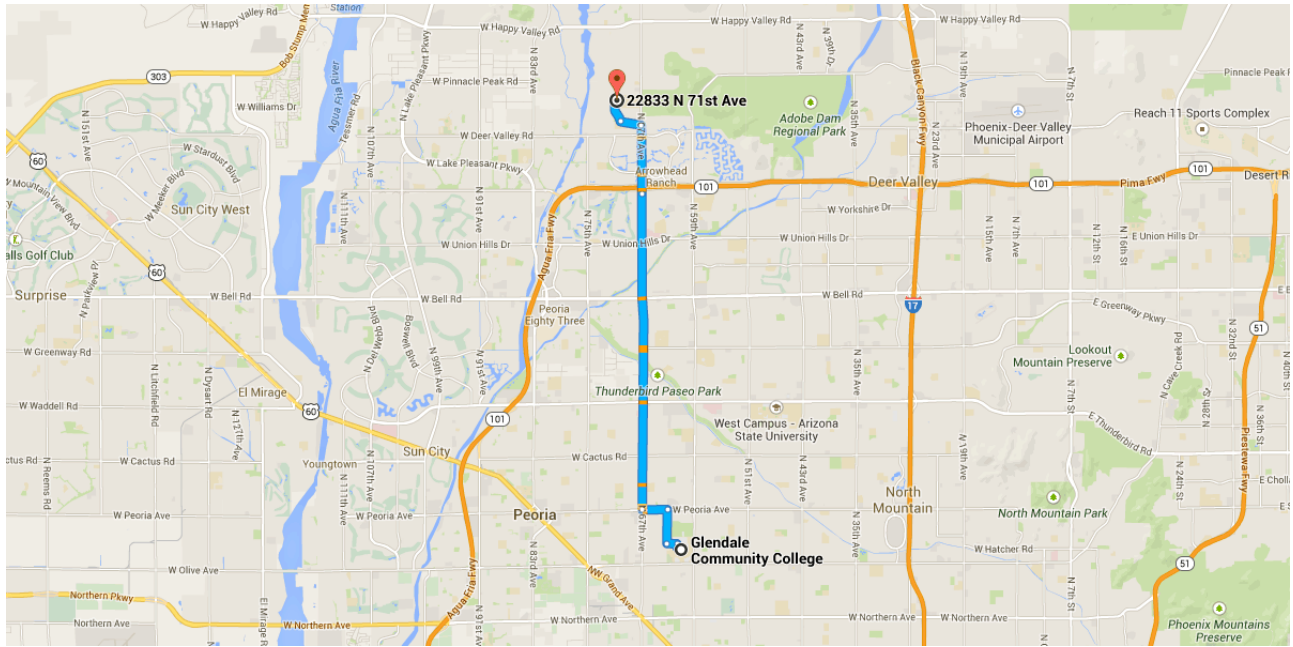

### Directions from Glendale Community College to 40004 N Liberty Bell Way

### ○ Glendale Community College

6000 W Olive Ave, Glendale, AZ 85302

Get on I-17 N in Phoenix from W Olive Ave and W Dunlap Ave

5.1 mi / 11 min

- ↑ 1. Head north  
394 ft
- ↪ 2. Turn right toward N 59th Ave  
0.3 mi
- ↪ 3. Turn right onto N 59th Ave  
0.4 mi
- ↶ 4. Turn left onto W Olive Ave  
2.0 mi
- ↑ 5. Continue onto W Dunlap Ave  
2.0 mi
- ↶ 6. Turn left onto Black Canyon Access Rd  
0.3 mi
- ⤴ 7. Take the ramp on the left onto I-17 N  
0.1 mi

Follow I-17 N to W Daisy Mountain Dr in Anthem, New River. Take exit 227 from I-17 N

18.7 mi / 17 min

- 8. Merge onto I-17 N 18.2 mi
- 9. Take exit 227 for Daisy Mtn Dr 0.6 mi

Follow W Daisy Mountain Dr and W Hastings Way to your destination

3.0 mi / 6 min

- 10. Turn right onto W Daisy Mountain Dr 1.7 mi
- 11. Turn right onto W Hastings Way 1.1 mi
- 12. Turn left onto N 27th Ave/N Liberty Bell Way 492 ft
- 13. Turn left 236 ft
  - i Destination will be on the left