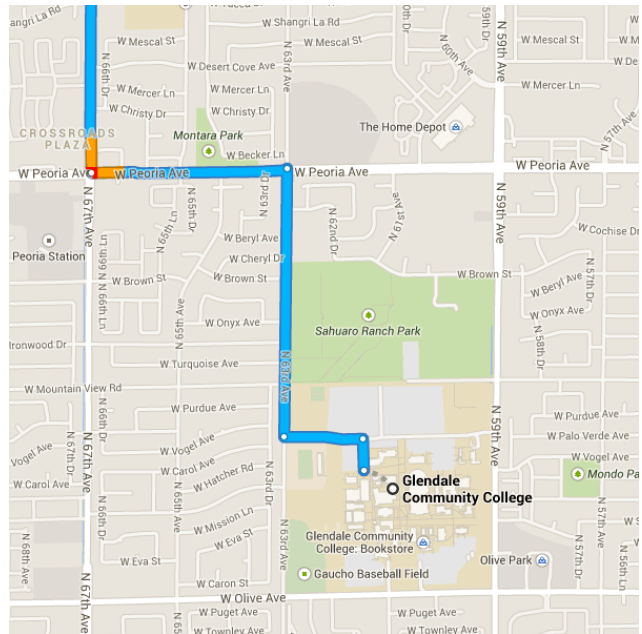

### Directions from Glendale Community College to 40004 N Liberty Bell Way

### ○ Glendale Community College

6000 W Olive Ave, Glendale, AZ 85302

Get on I-17 N in Phoenix from W Olive Ave and W Dunlap Ave

5.1 mi / 11 min

- ↑ 1. Head north  
394 ft
- ↪ 2. Turn right toward N 59th Ave  
0.3 mi
- ↪ 3. Turn right onto N 59th Ave  
0.4 mi
- ↶ 4. Turn left onto W Olive Ave  
2.0 mi
- ↑ 5. Continue onto W Dunlap Ave  
2.0 mi
- ↶ 6. Turn left onto Black Canyon Access Rd  
0.3 mi
- ⤴ 7. Take the ramp on the left onto I-17 N  
0.1 mi

Follow I-17 N to W Daisy Mountain Dr in Anthem, New River. Take exit 227 from I-17 N

18.7 mi / 17 min

- 8. Merge onto I-17 N 18.2 mi
- 9. Take exit 227 for Daisy Mtn Dr 0.6 mi

Follow W Daisy Mountain Dr and W Hastings Way to your destination

3.0 mi / 6 min

- 10. Turn right onto W Daisy Mountain Dr 1.7 mi
- 11. Turn right onto W Hastings Way 1.1 mi
- 12. Turn left onto N 27th Ave/N Liberty Bell Way 492 ft
- 13. Turn left 236 ft
  - i Destination will be on the left