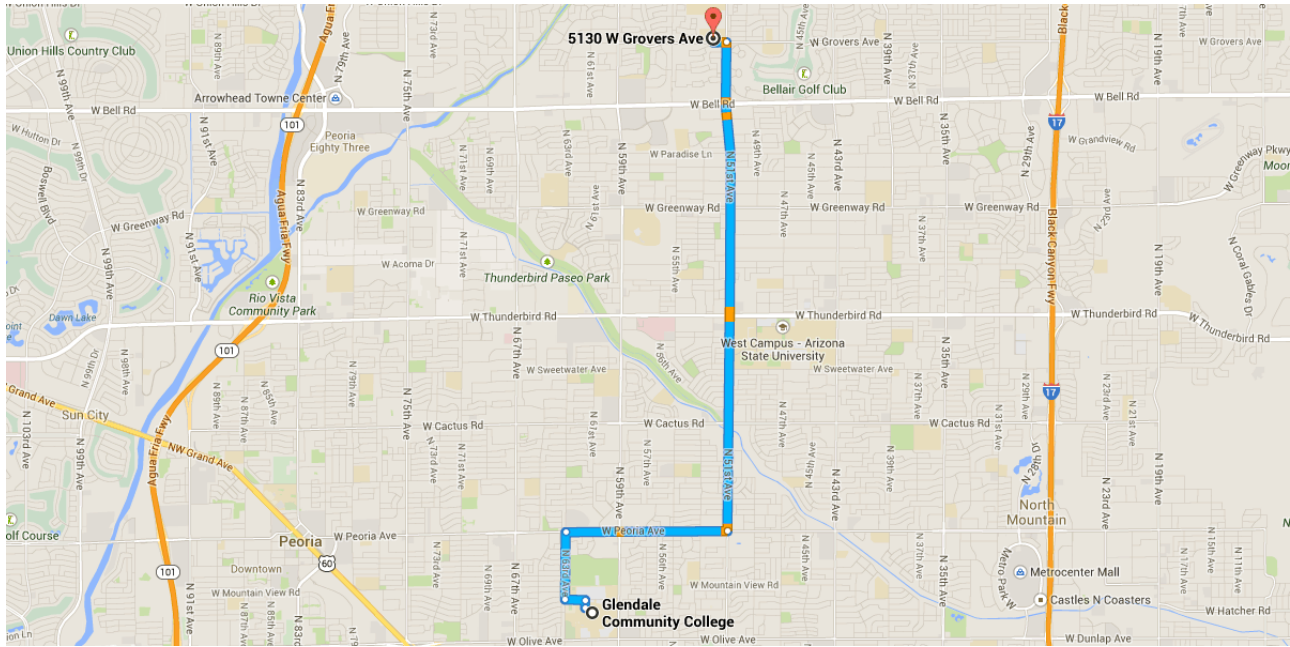

### Directions from Glendale Community College to 5130 W Grovers Ave

### ○ Glendale Community College

6000 W Olive Ave, Glendale, AZ 85302

- ↑ 1. Head north ————— 394 ft
- ↙ 2. Take the 1st left toward N 63rd Ave ————— 0.2 mi
- ↘ 3. Turn right onto N 63rd Ave ————— 0.6 mi
- ↘ 4. Turn right onto W Peoria Ave ————— 1.5 mi
- ↙ 5. Turn left onto N 51st Ave ————— 4.5 mi
- ↙ 6. Turn left onto W Grovers Ave ————— 0.1 mi

### ⊙ 5130 W Grovers Ave

Glendale, AZ 85308

These directions are for planning purposes only. You may find that construction projects, traffic, weather, or other events may cause conditions to differ from the map results, and you should plan your route accordingly. You must obey all signs or notices regarding your route.

Map data ©2014 Google