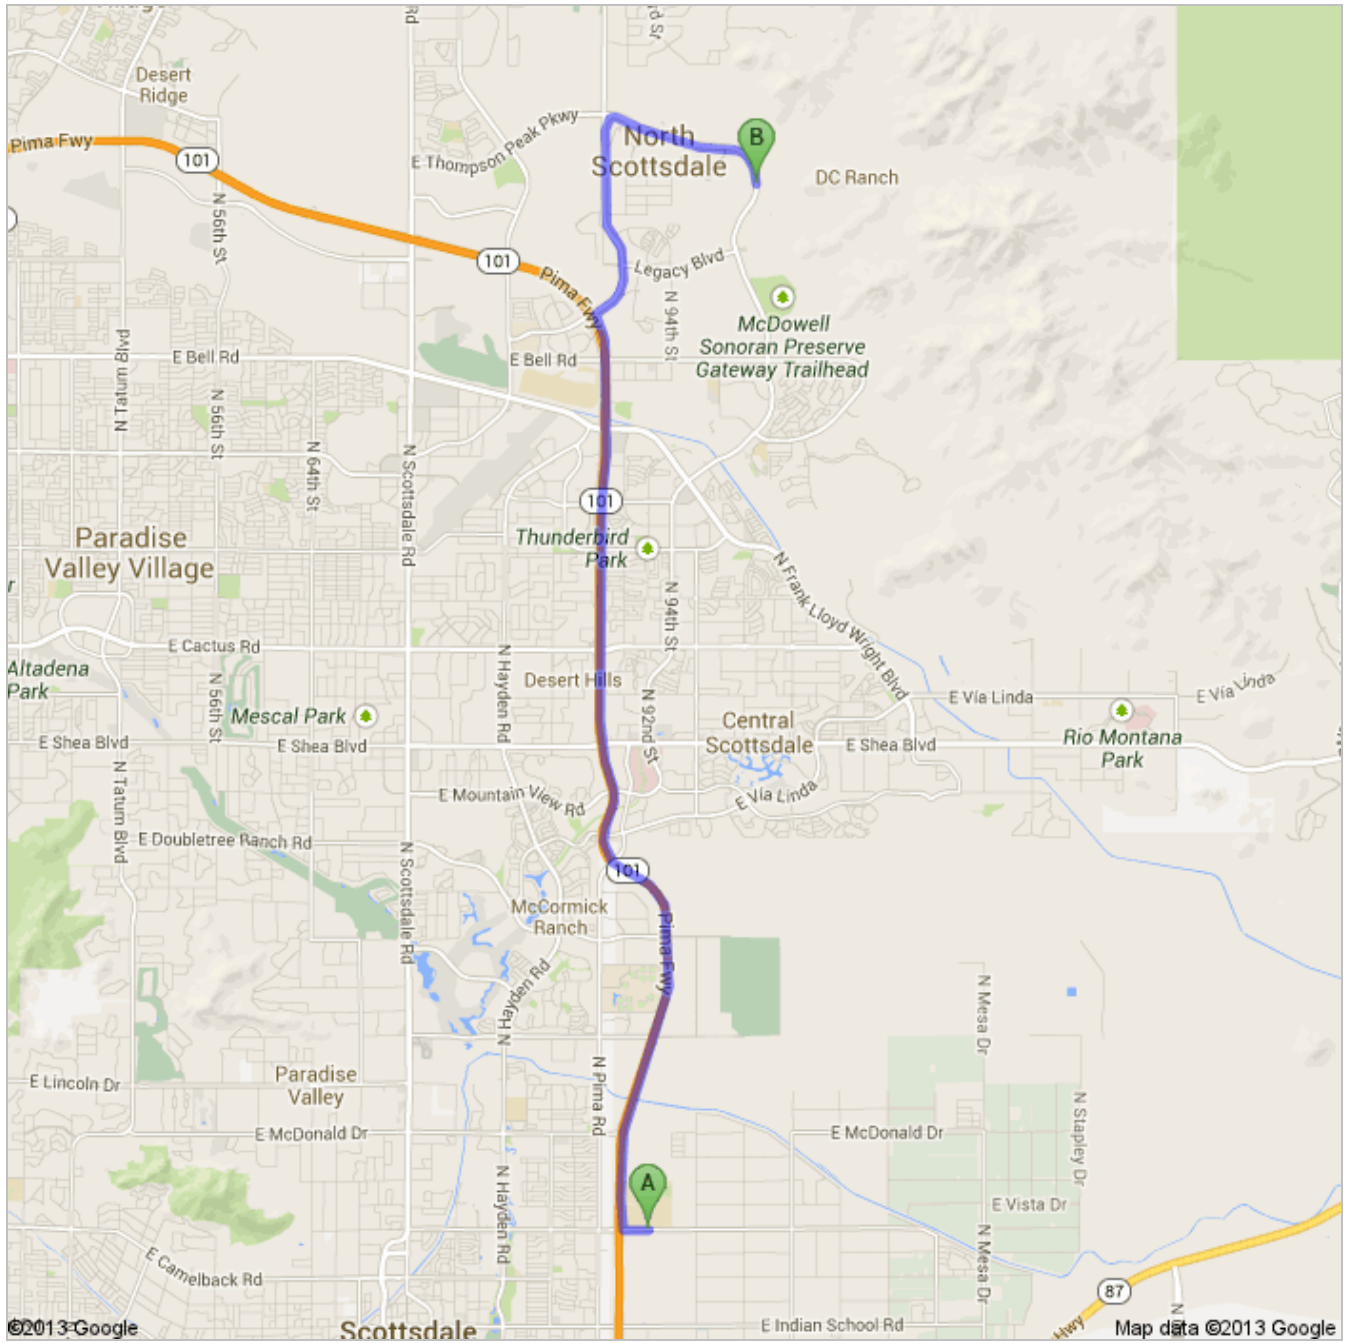

Directions to 10101 E Thompson Peak Pkwy, Scottsdale, AZ 85255
14.2 mi – about 16 mins
Copper Ridge

A **Scottsdale Community College**
9000 E Chaparral Rd, Scottsdale, AZ 85256

- | | | |
|---|--|----------------------------|
| 1. | Head west on E Chaparral Rd toward 92nd St | go 0.3 mi
total 0.3 mi |
|  | 2. Turn right onto the Arizona Loop 101 N ramp
About 53 secs | go 0.3 mi
total 0.6 mi |
|  | 3. Merge onto AZ-101 Loop N
About 8 mins | go 9.1 mi
total 9.7 mi |
|  | 4. Take exit 36 to merge onto N Pima Rd toward Princess Dr | go 0.4 mi
total 10.1 mi |
|  | 5. Turn right to stay on N Pima Rd
About 3 mins | go 2.2 mi
total 12.3 mi |
|  | 6. Slight right onto E Thompson Peak Pkwy
Destination will be on the right
About 3 mins | go 1.9 mi
total 14.2 mi |

B 10101 E Thompson Peak Pkwy, Scottsdale, AZ 85255

These directions are for planning purposes only. You may find that construction projects, traffic, weather, or other events may cause conditions to differ from the map results, and you should plan your route accordingly. You must obey all signs or notices regarding your route.

Map data ©2013 Google

Directions weren't right? Please find your route on maps.google.com and click "Report a problem" at the bottom left.