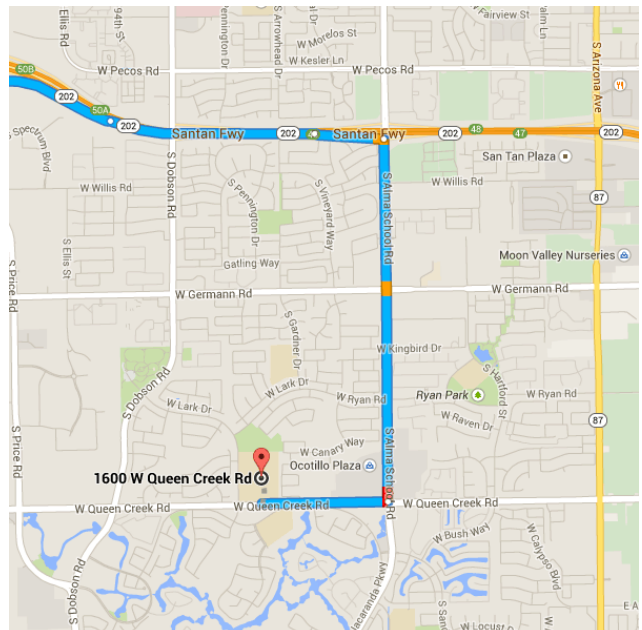

#### Get on AZ-101 Loop S

- \_\_\_\_\_ 0.5 mi / 1 min
- ↑ 1. Head **south** toward E Chaparral Rd
- \_\_\_\_\_ 10 ft
- ↪ 2. Turn **right** onto E Chaparral Rd
- \_\_\_\_\_ 0.2 mi
- ↶ 3. Turn **left** onto the Arizona 101 Loop S ramp
- \_\_\_\_\_ 0.3 mi

Continue on AZ-101 Loop S to Chandler.

Take exit **48** from AZ-202 Loop E

-  4. Merge onto AZ-101 Loop S  
14.4 mi
-  5. Take exit **61C** for Arizona 202 Loop E  
1.1 mi
-  6. Merge onto AZ-202 Loop E  
1.0 mi
-  7. Take exit **48** for Alma School Rd  
0.3 mi

Continue on S Alma School Rd. Drive to W Queen Creek Rd

-  2.3 mi / 4 min
-  8. Turn right onto S Alma School Rd  
1.7 mi
-  9. Turn right onto W Queen Creek Rd  
0.6 mi

Map data ©2014 Google