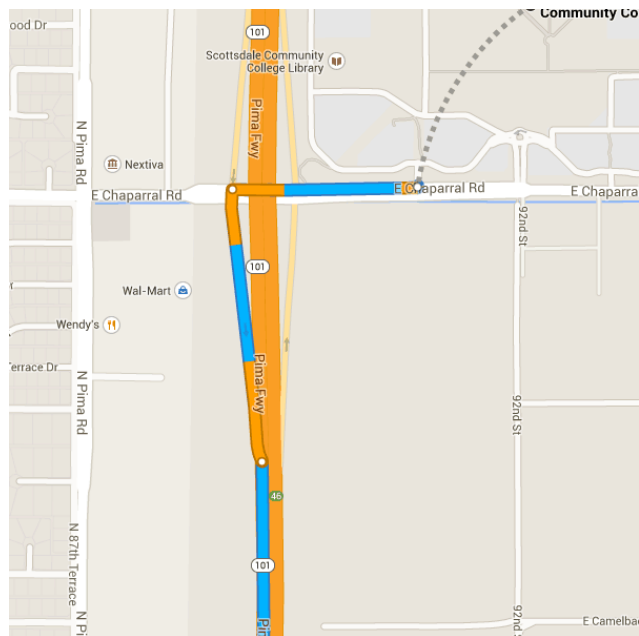

### Directions from Scottsdale Community College to 1600 W Queen Creek Rd

#### Get on AZ-101 Loop S

- \_\_\_\_\_ 0.5 mi / 1 min
- ↑ 1. Head **south** toward E Chaparral Rd
- \_\_\_\_\_ 10 ft
- ↪ 2. Turn **right** onto E Chaparral Rd
- \_\_\_\_\_ 0.2 mi
- ↶ 3. Turn **left** onto the Arizona 101 Loop S ramp
- \_\_\_\_\_ 0.3 mi

Continue on AZ-101 Loop S to Chandler.

Take exit **48** from AZ-202 Loop E

-  4. Merge onto AZ-101 Loop S  
14.4 mi
-  5. Take exit **61C** for Arizona 202 Loop E  
1.1 mi
-  6. Merge onto AZ-202 Loop E  
1.0 mi
-  7. Take exit **48** for Alma School Rd  
0.3 mi

Continue on S Alma School Rd. Drive to W Queen Creek Rd

-  2.3 mi / 4 min
-  8. Turn right onto S Alma School Rd  
1.7 mi
-  9. Turn right onto W Queen Creek Rd  
0.6 mi