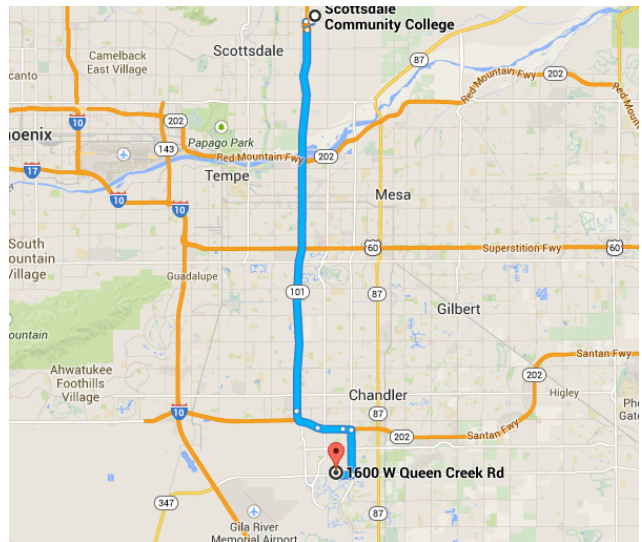

### Directions from Scottsdale Community College to 1600 W Queen Creek Rd

#### Get on AZ-101 Loop S

- \_\_\_\_\_ 0.5 mi / 1 min
- ↑ 1. Head **south** toward E Chaparral Rd
- \_\_\_\_\_ 10 ft
- ↪ 2. Turn **right** onto E Chaparral Rd
- \_\_\_\_\_ 0.2 mi
- ↶ 3. Turn **left** onto the Arizona 101 Loop S ramp
- \_\_\_\_\_ 0.3 mi

Continue on AZ-101 Loop S to Chandler.

Take exit **48** from AZ-202 Loop E

-  4. Merge onto AZ-101 Loop S  
14.4 mi
-  5. Take exit **61C** for Arizona 202 Loop E  
1.1 mi
-  6. Merge onto AZ-202 Loop E  
1.0 mi
-  7. Take exit **48** for Alma School Rd  
0.3 mi

Continue on S Alma School Rd. Drive to W Queen Creek Rd

-  2.3 mi / 4 min
-  8. Turn right onto S Alma School Rd  
1.7 mi
-  9. Turn right onto W Queen Creek Rd  
0.6 mi