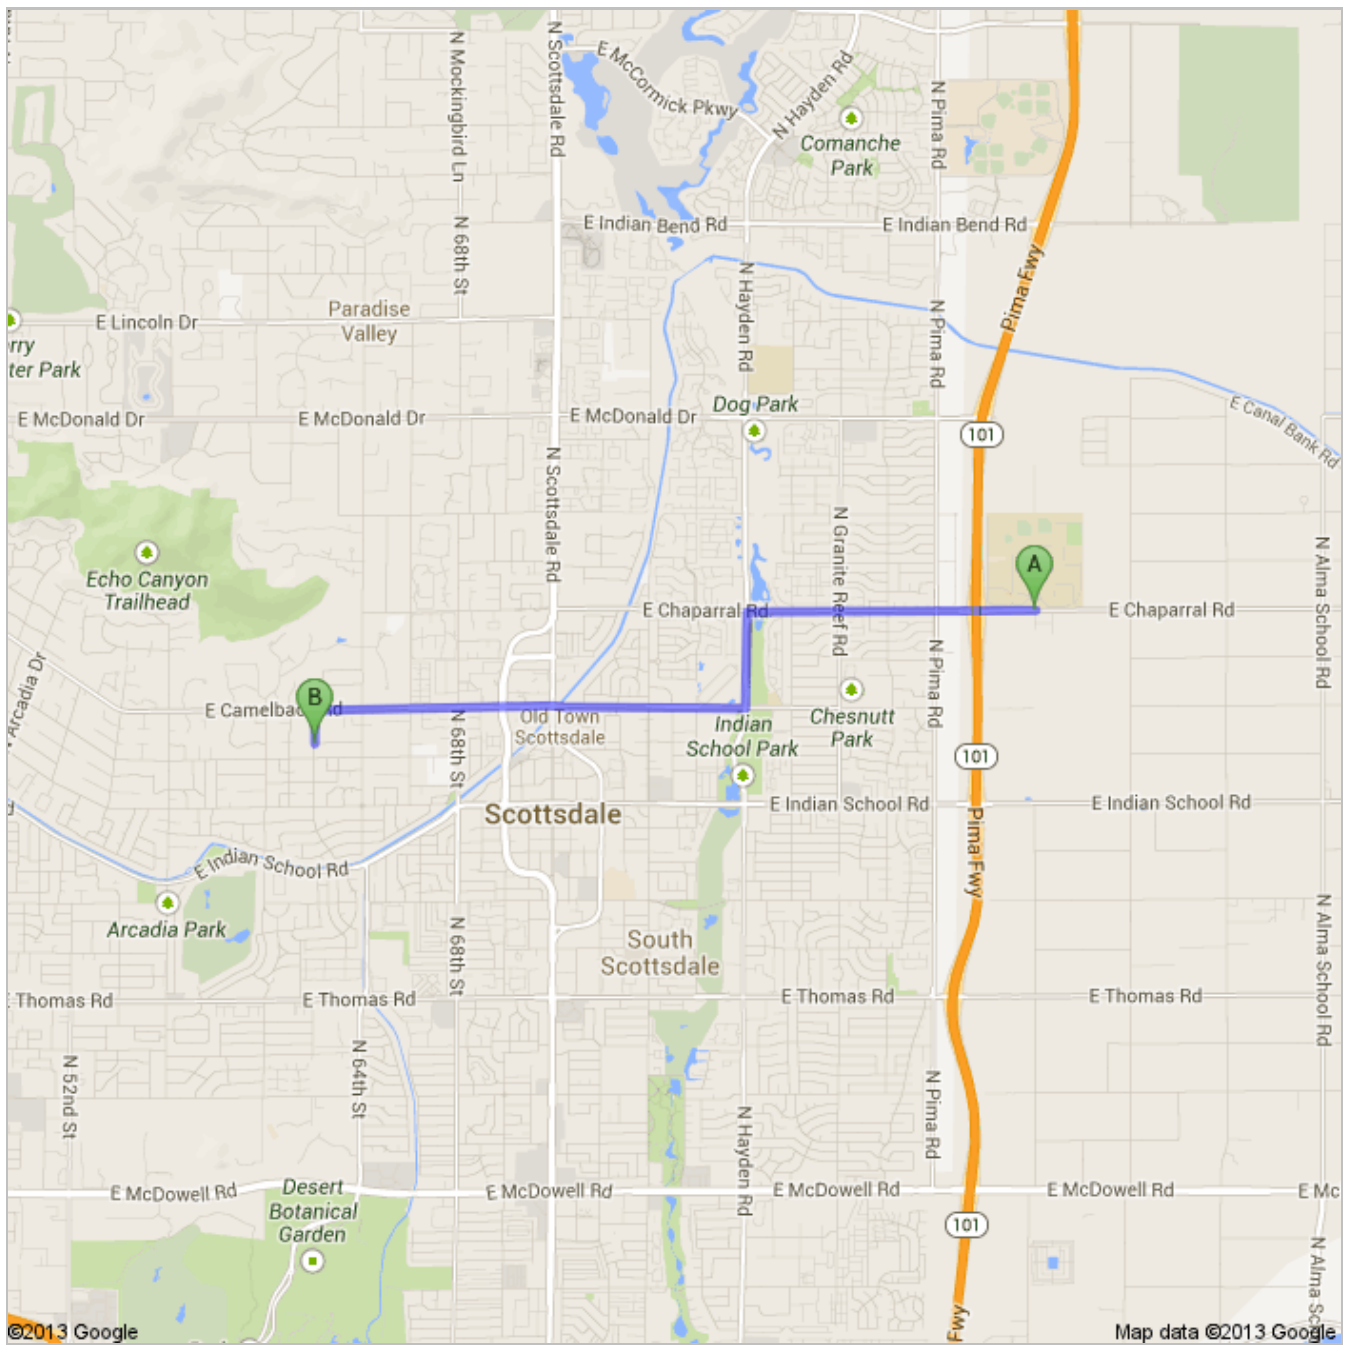

**Directions to 4330 N 62nd St, Scottsdale, AZ 85251**

**4.4 mi – about 12 mins**

**ANLC**

**Arcadia Neighborhood Learning Center**

**A** **Scottsdale Community College**  
9000 E Chaparral Rd, Scottsdale, AZ 85256

1. Head **west** on **E Chaparral Rd** toward **92nd St** go 1.5 mi  
About 4 mins total 1.5 mi

 2. Turn left onto **N Hayden Rd** go 0.5 mi  
About 1 min total 2.0 mi

 3. Take the 1st right onto **E Camelback Rd** go 2.2 mi  
About 6 mins total 4.2 mi

 4. Turn left onto **N 62nd St** go 0.2 mi  
Destination will be on the right total 4.4 mi  
About 53 secs

**B** 4330 N 62nd St, Scottsdale, AZ 85251

These directions are for planning purposes only. You may find that construction projects, traffic, weather, or other events may cause conditions to differ from the map results, and you should plan your route accordingly. You must obey all signs or notices regarding your route.

Map data ©2013 Google

Directions weren't right? Please find your route on [maps.google.com](https://maps.google.com) and click "Report a problem" at the bottom left.